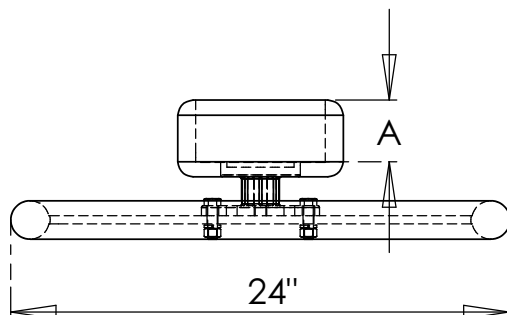

Dependable because of its corrosion resistant aluminum casting, the Type WESPHV is supplied with steel galvanized bolts and lockwashers for mounting to the insulator cap. Capable of corona free performance up to 500 KV.

WELDED EHV VERTICAL BUS SUPPORT			
CATALOG NUMBER	PIPE IPS	DIMENSIONS IN INCHES	
		B.C.	A
19-1261-EHV	3	3	1 3/4
19-1262-EHV	3	5	1 3/4
19-1263-EHV	3 1/2	3	2
19-1264-EHV	3 1/2	5	2
19-1265-EHV	4	3	2 1/4
19-1266-EHV	4	5	2 1/4
19-1269-EHV	5	3	2 3/4
19-1270-EHV	5	5	2 3/4
19-1271-EHV	6	3	3 1/2
19-1272-EHV	6	5	3 1/2