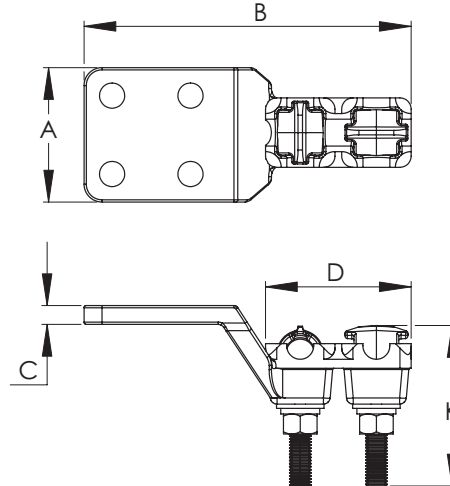

SECTION

11-8

**BRONZE BOLTED DOUBLEEYE TERMINAL,  
DOUBLE OR SINGLE CABLE TO FLAT PAD**

Cast of a high conductivity copper alloy, these single eyebolt terminals allow for a superlative connection between one or two copper cables and a side formed flat pad. Multiple pad sizes available.

Any special tongue features will be readily provided if designated by the addition of a suffix to the catalog number. For example, a 11-101-2EY should appear as 11-101-2EY-45 FOR a 45 degree angle tongue.

BRONZE TERMINALS, CABLE TO FLAT PADS									
CATALOG NUMBER	PAD STYLE	CABLE AWG or MIN.	SIZE MCM MAX	DIMENSIONS IN INCHES					
				A	B	C	D	K	
11-101-2EY	B	8	250	2	6 1/2	5/16	3	4 1/4	
11-104-2EY	B	8	600	2	6 3/4	3/8	3 1/4	4 1/4	
11-105-2EY	C	8	600	3	6 3/4	3/8	3 1/4	4 1/4	
11-110-2EY	B	4/0	1000	2	7 1/8	9/16	3 5/8	4 1/4	
11-111-2EY	C	4/0	1000	3	7 1/8	9/16	3 5/8	4 1/4	
11-113-2EY	B	1000	1500	2	7 1/2	9/16	3 7/8	4 1/4	
11-114-2EY	C	1000	1500	3	7 1/2	9/16	3 7/8	4 1/4	
11-116-2EY	B	1500	2000	2	7 7/8	5/8	4 1/4	4 1/4	
11-117-2EY	C	1500	2000	3	7 7/8	5/8	4 1/4	4 1/4	