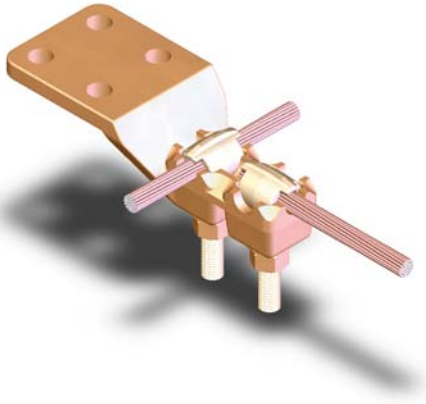

SECTION

11-8

**BRONZE BOLTED DOUBLEEYE TERMINAL,  
DOUBLE OR SINGLE CABLE TO FLAT PAD**

Cast of a high conductivity copper alloy, these single eyebolt terminals allow for a superlative connection between one or two copper cables and a side formed flat pad. Multiple pad sizes available.

Any special tongue features will be readily provided if designated by the addition of a suffix to the catalog number. For example, a 11-101-2EY should appear as 11-101-2EY-45 FOR a 45 degree angle tongue.

BRONZE TERMINALS, CABLE TO FLAT PADS									
CATALOG NUMBER	PAD STYLE	CABLE AWG or MIN.	SIZE MCM MAX	DIMENSIONS IN INCHES					
				A	B	C	D	K	
11-101-2EY	B	8	250	2	6 1/2	5/16	3	4 1/4	
11-104-2EY	B	8	600	2	6 3/4	3/8	3 1/4	4 1/4	
11-105-2EY	C	8	600	3	6 3/4	3/8	3 1/4	4 1/4	
11-110-2EY	B	4/0	1000	2	7 1/8	9/16	3 5/8	4 1/4	
11-111-2EY	C	4/0	1000	3	7 1/8	9/16	3 5/8	4 1/4	
11-113-2EY	B	1000	1500	2	7 1/2	9/16	3 7/8	4 1/4	
11-114-2EY	C	1000	1500	3	7 1/2	9/16	3 7/8	4 1/4	
11-116-2EY	B	1500	2000	2	7 7/8	5/8	4 1/4	4 1/4	
11-117-2EY	C	1500	2000	3	7 7/8	5/8	4 1/4	4 1/4	