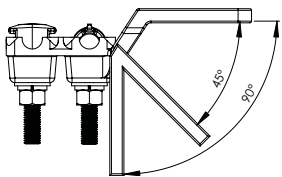

SECTION

11-8

**BRONZE BOLTED DOUBLEEYE TERMINAL,  
DOUBLE OR SINGLE CABLE TO FLAT PAD**

Cast of a high conductivity copper alloy, these single eyebolt terminals allow for a superlative connection between one or two copper cables and a side formed flat pad. Multiple pad sizes available.

Any special tongue features will be readily provided if designated by the addition of a suffix to the catalog number. For example, a 11-101-2EY should appear as 11-101-2EY-45 FOR a 45 degree angle tongue.

BRONZE TERMINALS, CABLE TO FLAT PADS									
CATALOG NUMBER	PAD STYLE	CABLE AWG or MIN.	SIZE MCM MAX	DIMENSIONS IN INCHES					
				A	B	C	D	K	
11-101-2EY	B	8	250	2	6 1/2	5/16	3	4 1/4	
11-104-2EY	B	8	600	2	6 3/4	3/8	3 1/4	4 1/4	
11-105-2EY	C	8	600	3	6 3/4	3/8	3 1/4	4 1/4	
11-110-2EY	B	4/0	1000	2	7 1/8	9/16	3 5/8	4 1/4	
11-111-2EY	C	4/0	1000	3	7 1/8	9/16	3 5/8	4 1/4	
11-113-2EY	B	1000	1500	2	7 1/2	9/16	3 7/8	4 1/4	
11-114-2EY	C	1000	1500	3	7 1/2	9/16	3 7/8	4 1/4	
11-116-2EY	B	1500	2000	2	7 7/8	5/8	4 1/4	4 1/4	
11-117-2EY	C	1500	2000	3	7 7/8	5/8	4 1/4	4 1/4	