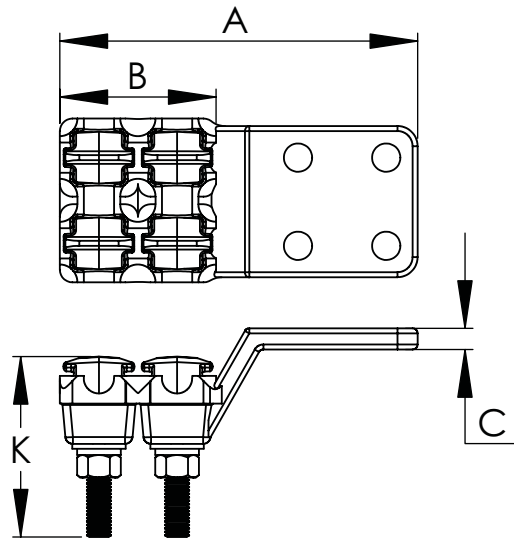

BRONZE BOLTED DOUBLE EYE TERMINAL, DOUBLE CABLE TO FLAT PAD

SECTION

11-9

BRONZE TERMINALS DOUBLE CABLE TO FLAT PAD								
CATALOG NUMBER	PAD STYLE	CABLE SIZE		DIMENSIONS IN INCHES				
		AWG MIN.	or MCM MAX.	A	B	C	K	
11-230-EY	B	8	600	6 3/4	3 5/8	3/8	4 1/4	
11-231-EY	C	8	600	6 3/4	3 5/8	3/8	4 1/4	
11-232-EY	D	8	600	7 3/8	3 5/8	3/8	4 1/4	
11-233-EY	B	4/0	1000	7 1/8	3 7/8	9/16	4 1/4	
11-234-EY	C	4/0	1000	7 1/8	3 7/8	9/16	4 1/4	
11-235-EY	D	4/0	1000	8 1/8	3 7/8	9/16	4 1/4	
11-239-EY	B	1000	2000	7 1/2	4 1/4	5/8	4 1/4	
11-240-EY	C	1000	2000	7 1/2	4 1/4	5/8	4 1/4	
11-241-EY	D	1000	2000	8 1/2	4 1/4	5/8	4 1/4	

Cast of a high conductivity copper alloy, these double eyebolt terminals allow for a superlative connection between two copper cables and a side formed flat pad. Multiple pad sizes available.

Any special tongue features will be readily provided if designated by the addition of a suffix to the catalog number. For example, a 11-101-1EY should appear as 11-101-1EY-45 FOR a 45 degree angle tongue.