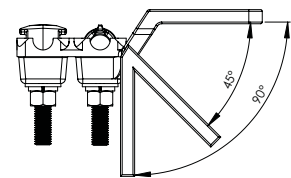

BRONZE BOLTED DOUBLE EYE TERMINAL, DOUBLE CABLE TO FLAT PAD

SECTION

11-9

BRONZE TERMINALS DOUBLE CABLE TO FLAT PAD								
CATALOG NUMBER	PAD STYLE	CABLE SIZE		DIMENSIONS IN INCHES				
		AWG MIN.	or MCM MAX.	A	B	C	K	
11-230-EY	B	8	600	6 3/4	3 5/8	3/8	4 1/4	
11-231-EY	C	8	600	6 3/4	3 5/8	3/8	4 1/4	
11-232-EY	D	8	600	7 3/8	3 5/8	3/8	4 1/4	
11-233-EY	B	4/0	1000	7 1/8	3 7/8	9/16	4 1/4	
11-234-EY	C	4/0	1000	7 1/8	3 7/8	9/16	4 1/4	
11-235-EY	D	4/0	1000	8 1/8	3 7/8	9/16	4 1/4	
11-239-EY	B	1000	2000	7 1/2	4 1/4	5/8	4 1/4	
11-240-EY	C	1000	2000	7 1/2	4 1/4	5/8	4 1/4	
11-241-EY	D	1000	2000	8 1/2	4 1/4	5/8	4 1/4	

Cast of a high conductivity copper alloy, these double eyebolt terminals allow for a superlative connection between two copper cables and a side formed flat pad. Multiple pad sizes available.

Any special tongue features will be readily provided if designated by the addition of a suffix to the catalog number. For example, a 11-101-1EY should appear as 11-101-1EY-45 FOR a 45 degree angle tongue.