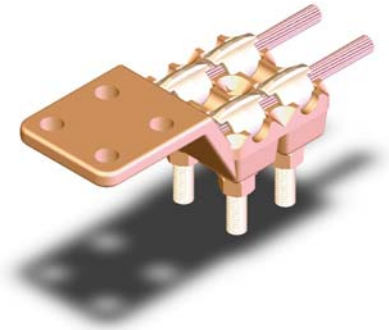

BRONZE BOLTED DOUBLE EYE TERMINAL, DOUBLE CABLE TO FLAT PAD

SECTION

11-9

BRONZE TERMINALS DOUBLE CABLE TO FLAT PAD								
CATALOG NUMBER	PAD STYLE	CABLE SIZE		DIMENSIONS IN INCHES				
		AWG MIN.	or MCM MAX.	A	B	C	K	
11-230-EY	B	8	600	6 3/4	3 5/8	3/8	4 1/4	
11-231-EY	C	8	600	6 3/4	3 5/8	3/8	4 1/4	
11-232-EY	D	8	600	7 3/8	3 5/8	3/8	4 1/4	
11-233-EY	B	4/0	1000	7 1/8	3 7/8	9/16	4 1/4	
11-234-EY	C	4/0	1000	7 1/8	3 7/8	9/16	4 1/4	
11-235-EY	D	4/0	1000	8 1/8	3 7/8	9/16	4 1/4	
11-239-EY	B	1000	2000	7 1/2	4 1/4	5/8	4 1/4	
11-240-EY	C	1000	2000	7 1/2	4 1/4	5/8	4 1/4	
11-241-EY	D	1000	2000	8 1/2	4 1/4	5/8	4 1/4	

Cast of a high conductivity copper alloy, these double eyebolt terminals allow for a superlative connection between two copper cables and a side formed flat pad. Multiple pad sizes available.

Any special tongue features will be readily provided if designated by the addition of a suffix to the catalog number. For example, a 11-101-1EY should appear as 11-101-1EY-45 FOR a 45 degree angle tongue.