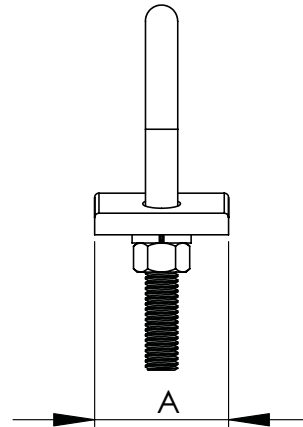

## 17-3

BRONZE GROUND CLAMPS  
BRAID TO ROD OR PIPEBRONZE  
GROUND CLAMPS BRAID TO ROD OR PIPE

CATALOG NUMBER	ROD DIA IN INCHES	PIPE SIZE IPS	DIMENSIONS IN INCHES	
			A	Hardware
17-174	7/8 or 1	1/2	1 3/4	3/8
17-175	7/8 or 1	3/4	1 3/4	3/8
17-176	1 1/4	1	1 3/4	3/8
17-177	1 1/2	1 1/4	1 3/4	3/8
17-178	2	1 1/2	1 3/4	3/8
17-179	2 1/2	2	2	3/8
17-180	3	2 1/2	2	3/8
17-181	3 1/2	3	2	3/8
17-182	4	3 1/2	2	3/8
17-183	4 1/2	4	2	3/8
17-183M	5 1/2	5	2 1/4	3/8
17-183N	6 1/2	6	2 1/4	3/8

A corrosion-resistant bronze ground clamp for connecting a braid to a rod or pipe, the Type GCB also includes U-bolts, nuts, and lockwashers made of stainless steel to enhance its durability in the field.