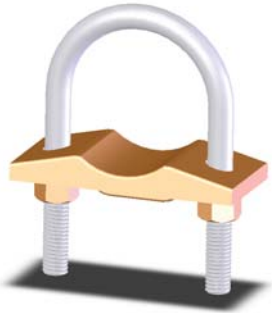

## SECTION

## 17-3

BRONZE GROUND CLAMPS  
BRAID TO ROD OR PIPEBRONZE  
GROUND CLAMPS BRAID TO ROD OR PIPE

CATALOG NUMBER	ROD DIA IN INCHES	PIPE SIZE IPS	DIMENSIONS IN INCHES	
			A	Hardware
17-174	7/8 or 1	1/2	1 3/4	3/8
17-175	7/8 or 1	3/4	1 3/4	3/8
17-176	1 1/4	1	1 3/4	3/8
17-177	1 1/2	1 1/4	1 3/4	3/8
17-178	2	1 1/2	1 3/4	3/8
17-179	2 1/2	2	2	3/8
17-180	3	2 1/2	2	3/8
17-181	3 1/2	3	2	3/8
17-182	4	3 1/2	2	3/8
17-183	4 1/2	4	2	3/8
17-183M	5 1/2	5	2 1/4	3/8
17-183N	6 1/2	6	2 1/4	3/8

A corrosion-resistant bronze ground clamp for connecting a braid to a rod or pipe, the Type GCB also includes U-bolts, nuts, and lockwashers made of stainless steel to enhance its durability in the field.