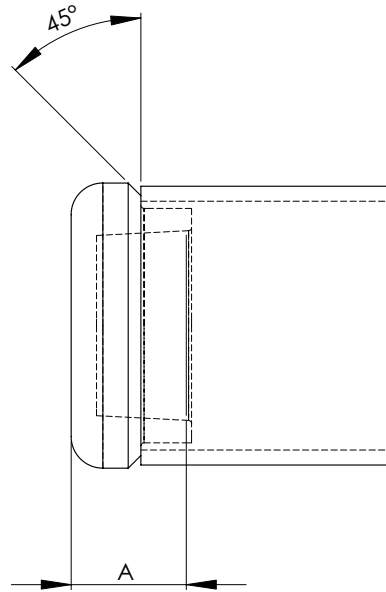

SECTION

18-18

# ALUMINUM WELDMENT CONNECTORS INTERNAL END PLUG

## ALUMINUM WELDMENT CONNECTORS INTERNAL END PLUG

CATALOG NUMBER	PIPE SIZE IPS	DIMENSIONS IN INCHES
		A
18-1286	1/2	1/2
18-1287	3/4	1/2
18-1288	1	1/2
18-1289	1 1/4	1/2
18-1290	1 1/2	3/4
18-1291	2	3/4
18-1292	2 1/2	3/4
18-1293	3	3/4
18-1294	3 1/2	3/4
18-1295	4	3/4
18-1296	4 1/2	1
18-1297	5	3/4
18-1298	6	1